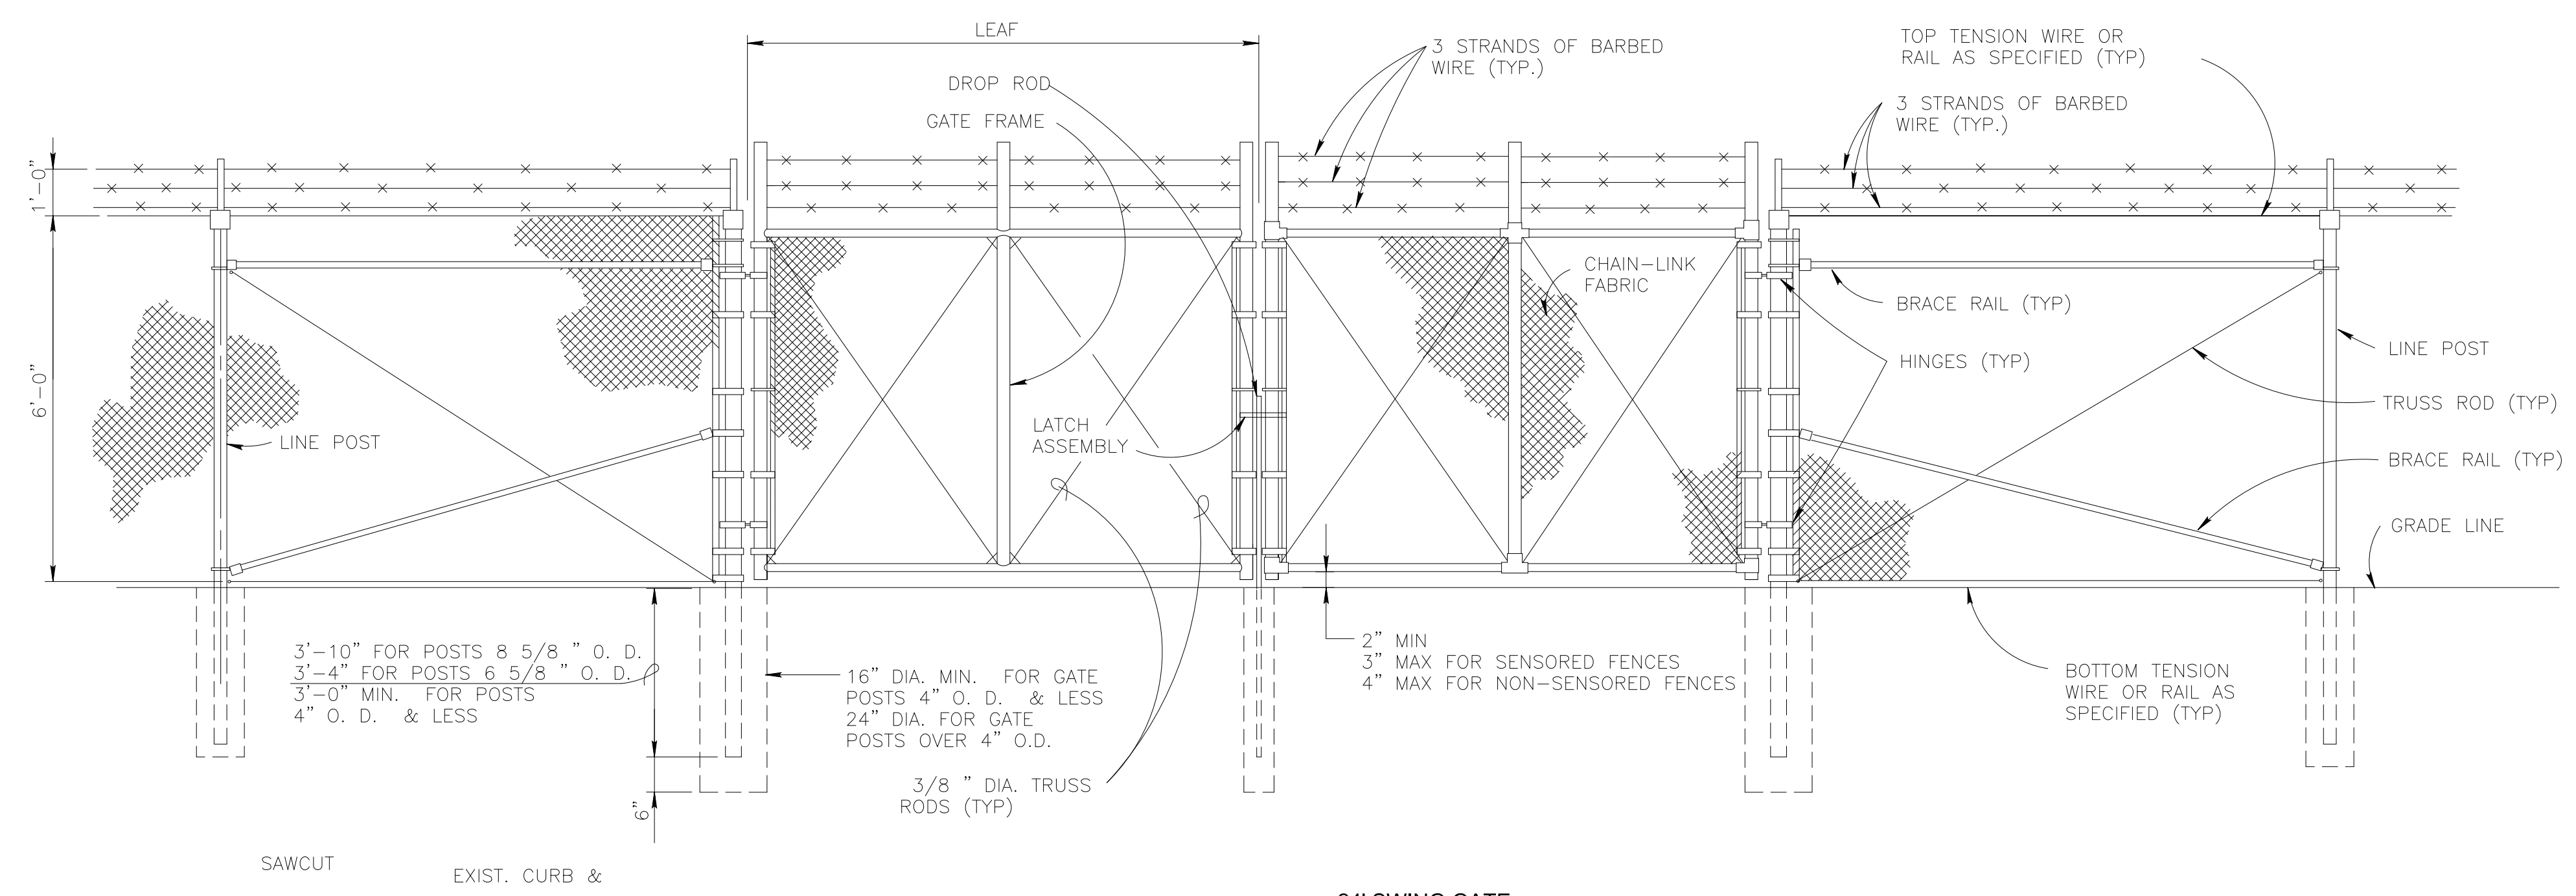

26' GATE DETAIL
SCALE: 3/8" = 1'-0"

24' SWING GATE
SCALE: 3/8" = 1'-0"

ADDENDUM 1 REVISED
1. NEW SHEET SHOWING GATE DETAILS ADDED